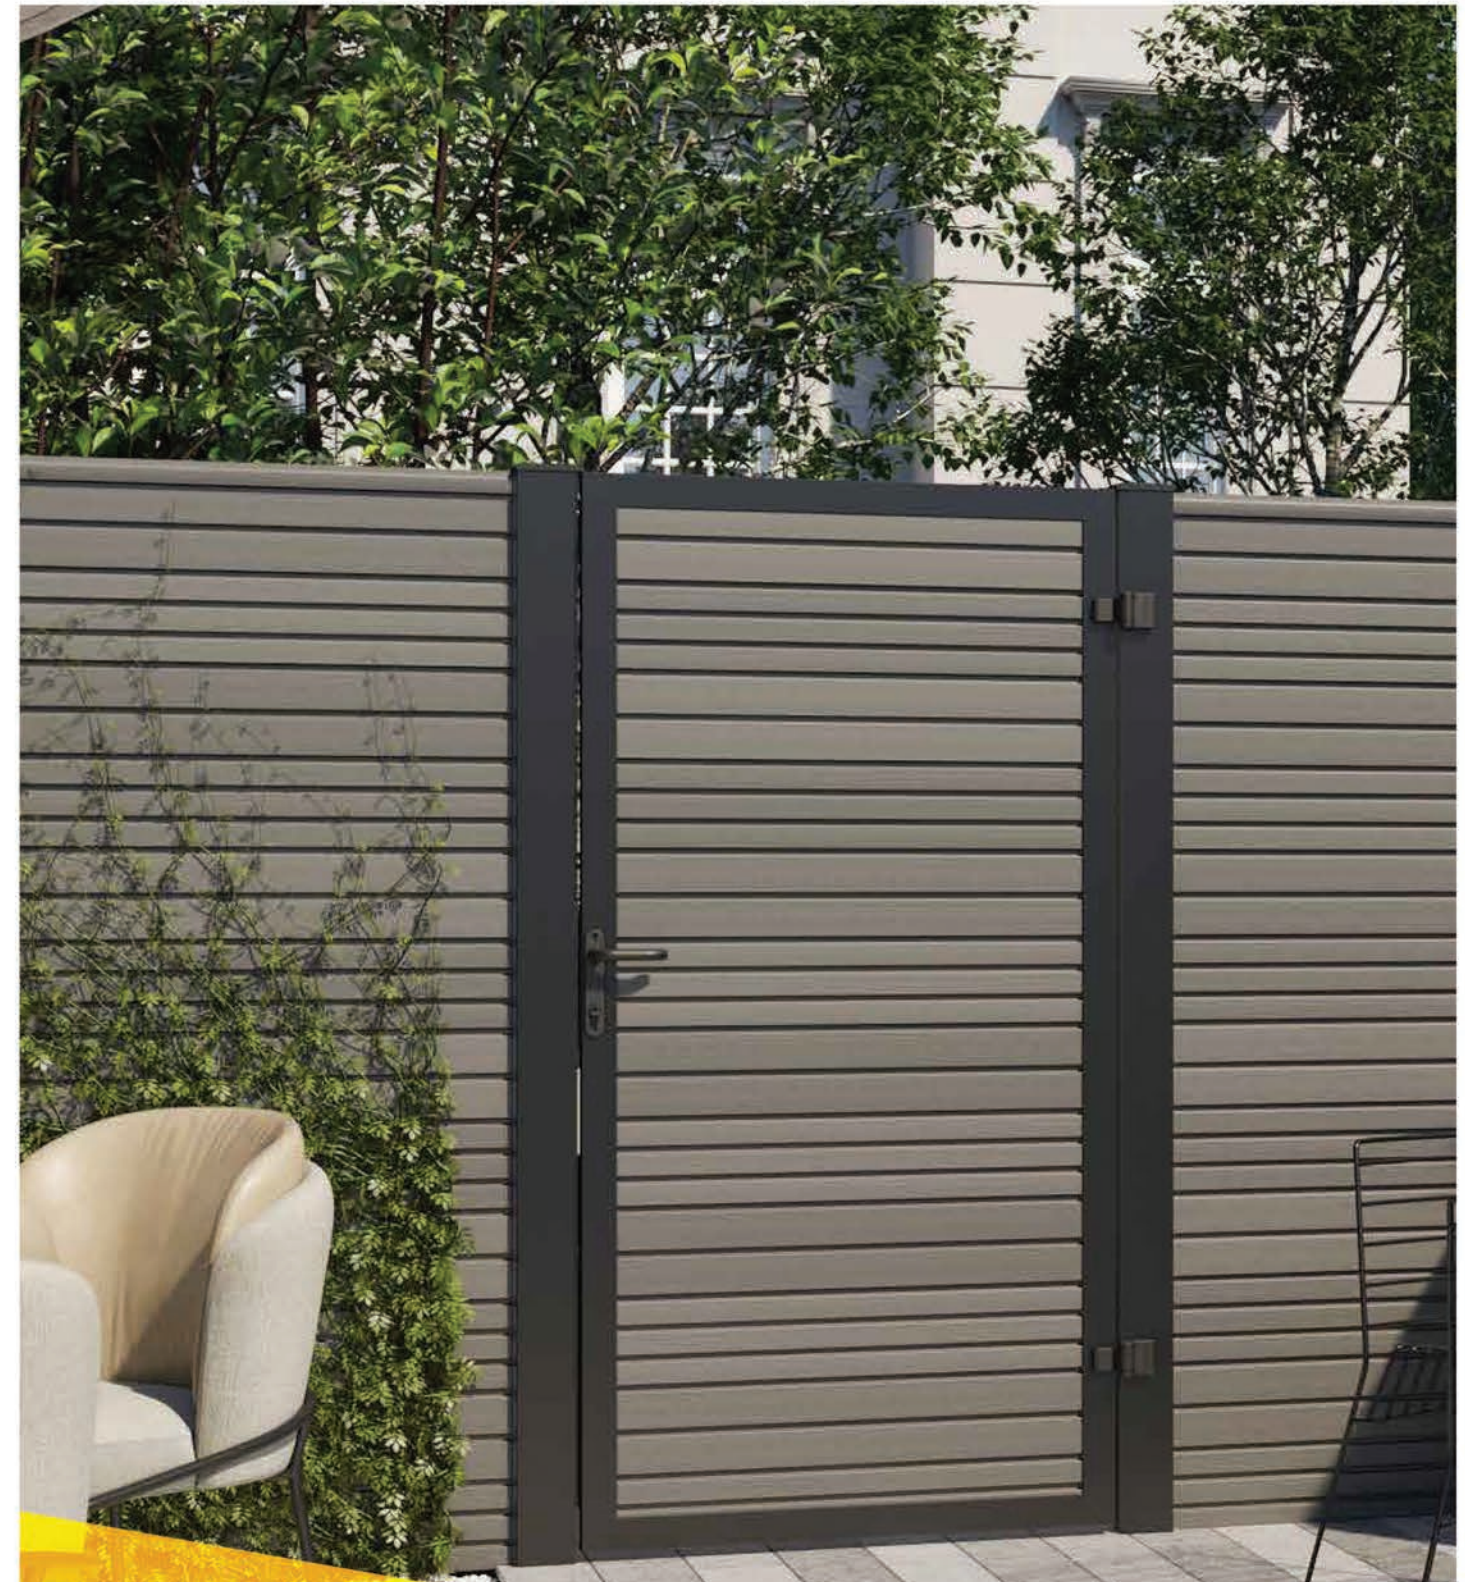

EAZYFENCE RANGE OF COMPOSITE FENCING IS A WPC PROFILE WHICH IS A LONG LASTING, LOW MAINTENANCE ALTERNATIVE TO TIMBER FENCE PANELS. EAZYFENCE CAN EITHER BE FITTED BETWEEN EXISTING FENCE POSTS OR UTILISED IN A FULLY COMPOSITE POST SYSTEM

Composite Gate 6' High

Article	Colour
421820-WN	Walnut
421820-GR	Graphite
421820-CB	Charcoal

Includes

Composite Gate 5' High

Article	Colour
421520-WN	Walnut
421520-GR	Graphite
421520-CB	Charcoal

Includes

Composite Gate 4' High

Article	Colour
421220-WN	Walnut
421220-GR	Graphite
421220-CB	Charcoal

Includes

**ROBUST ALUMINIUM FRAME SYSTEM
SECURE BARREL LOCK & HANDLE
AVAILABLE IN 4, 5 & 6FT HEIGHTS
DESIGNED TO MATCH EAZYFENCE SYSTEM
WALNUT, GRAPHITE & CHARCOAL AVAILABLE**